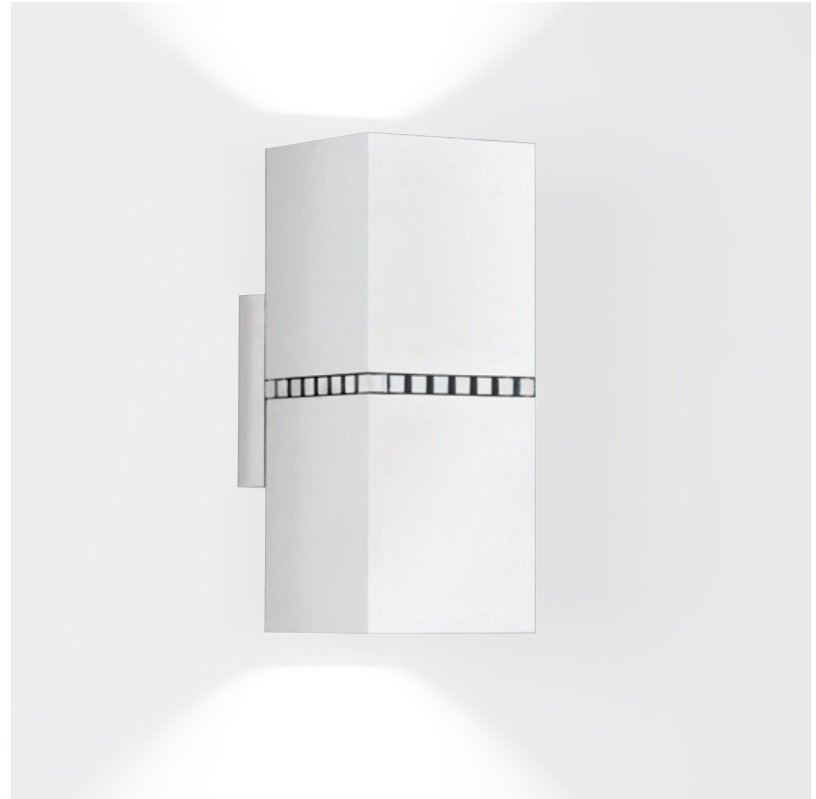

DAU DOUBLE SURFACE

D93195R9-

base number Finish
Options

PROJECT
TYPE
SPECIFIER
QUANTITY
DATE

1. To build a product code in our configurator select the specify button on the base model # product page
2. To build a manual product code on this datasheet choose from the options listed below in blue font and add the suffix to the base model #

GENERAL

Series: Dau
Subseries: Dau Double
Brand: Milan
Division: Design
Mounting Type: Surface
Mounting Location: Wall
Subcategory: Up/Down Light

PHYSICAL

Shape: Rectangle
Length (mm): 80
Length (in): 3 1/8
Height (mm): 200
Depth (mm): 101
Height (in): 7 7/8
Depth (in): 4
Extension (mm): 101
Extension (in): 4
Light Distribution: Direct / Indirect
Fixture Finish: [BAL](#) / [MWL](#) / [BSL](#)
Fixture Material: Extruded Aluminum

ELECTRICAL

Lamp Type: LED
Total Output Wattage (W): 18.6
Dimming: Electronic Low Voltage Dimming
Input Voltage (V): 120

LED

Number of LEDs: 2
Color Temperature (°K): 3000
Nominal Lumen (lm): 1912
CRI: >90 CRI
Lamp Life (hrs): 50000

OPTICAL

RATINGS AND CERTIFICATIONS

Certified By: Certified for North American Standards
IP rating: IP20

80mm (3 1/8")

101mm (4")

200mm (7 7/8")

108mm (4 1/4")

J-Box cover plate
Included