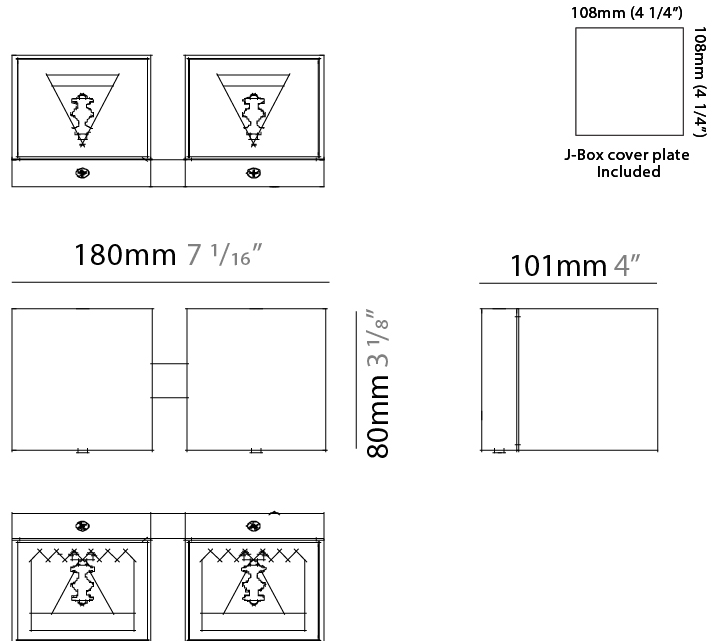

DAU DOUBLE SURFACE

D93095-

base number   Finish
Options

PROJECT _____
TYPE _____
SPECIFIER _____
QUANTITY _____
DATE _____

1. To build a product code in our configurator select the specify button on the base model # product page
2. To build a manual product code on this datasheet choose from the options listed below in blue font and add the suffix to the base model #

GENERAL

Series: Dau _____
Subseries: Dau Double _____
Brand: Milan _____
Division: Design _____
Mounting Type: Surface _____
Mounting Location: Wall _____
Subcategory: Up/Down Light _____

PHYSICAL

Shape: Rectangle _____
Length (mm): 180 _____
Length (in): 7 1/16 _____
Height (mm): 80 _____
Depth (mm): 101 _____
Height (in): 3 1/8 _____
Depth (in): 4 _____
Extension (mm): 101 _____
Extension (in): 4 _____
Light Distribution: Direct / Indirect _____
Fixture Finish: [BAL](#) / [MWL](#) / [BSL](#) _____
Fixture Material: Extruded Aluminum _____

ELECTRICAL

Number of Lamps: 2 _____
Lamp Type: LED Retrofit _____
Lamp Shape: T4 _____
Bulb Included: Bulb Not Included _____
Max. Wattage Per Lamp (W): 3.5 _____
Lamp Base: G9 _____
Input Voltage (V): 120Vac Direct Line _____

LED

OPTICAL

RATINGS AND CERTIFICATIONS

Certified By: Certified for North American Standards _____
IP rating: IP20 _____